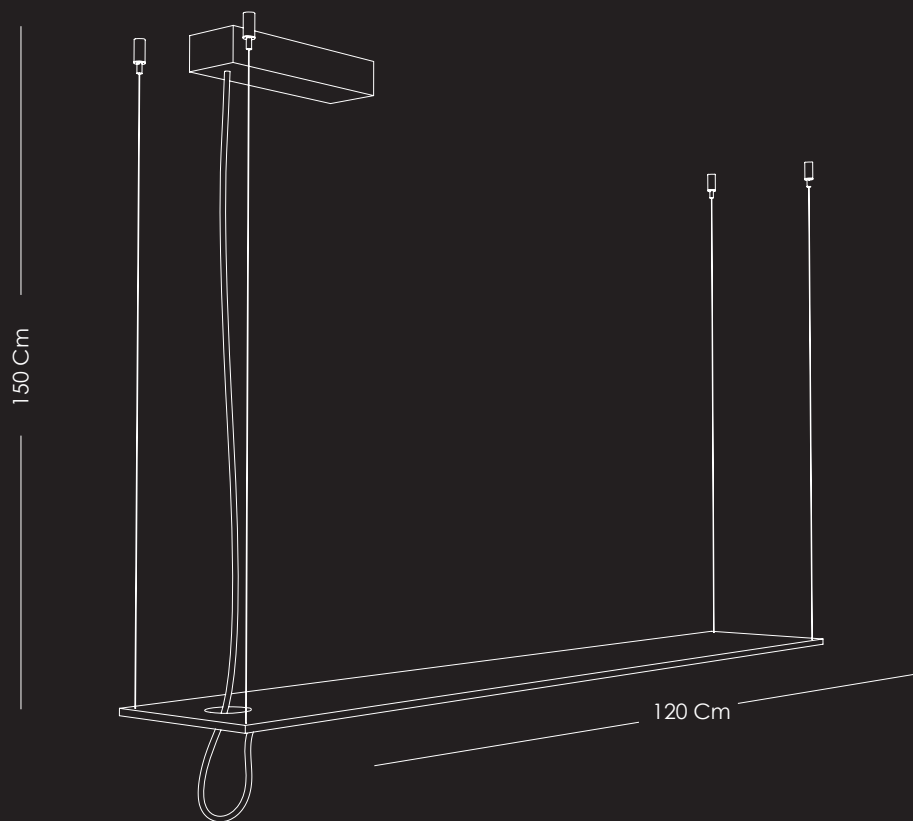

sim

design. Pruna
photo. Marc Patau

00801.1013

120 x 20 Cm. top.150 Cm
alumini 8mm lacat / 8mm aluminium painted
Led light triple chip, 99 Cm, 24V DC, 22W
1200 lmns, 2.700 K